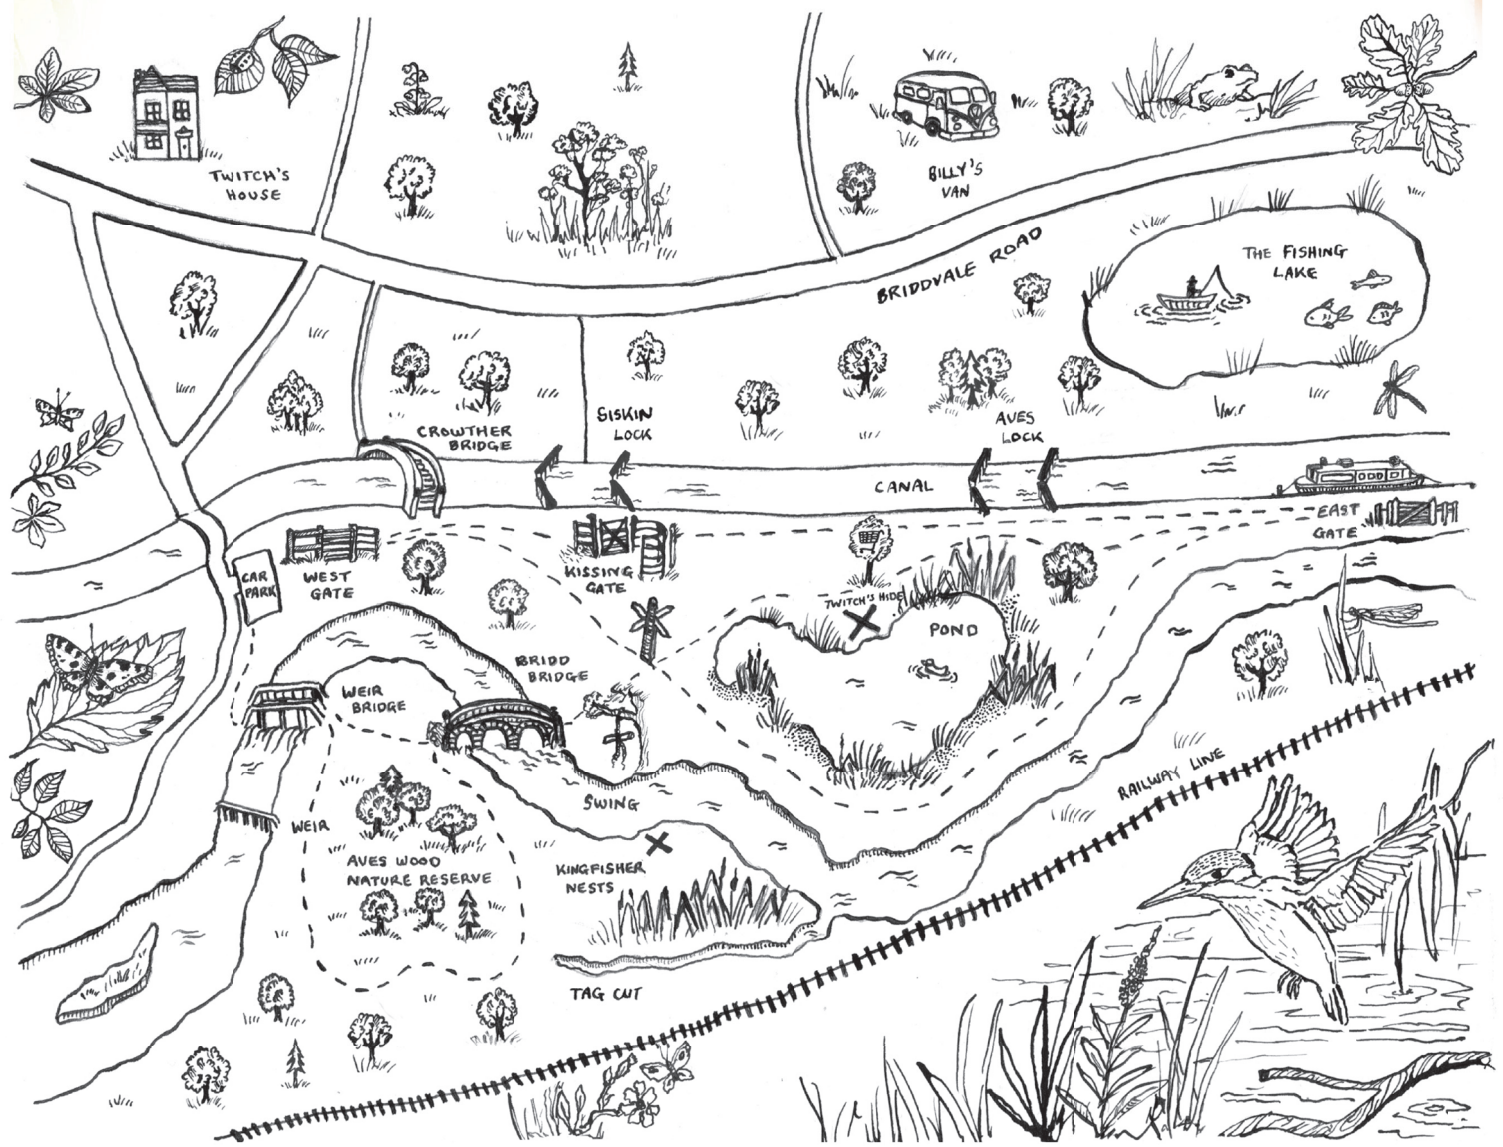

TWITCH

M. G. LEONARD

Map of Aves Wood

www.TwitchersClub.com

Illustrations © 2021 Paddy Donnelly. Map illustration © 2021 Laurissa Jones.